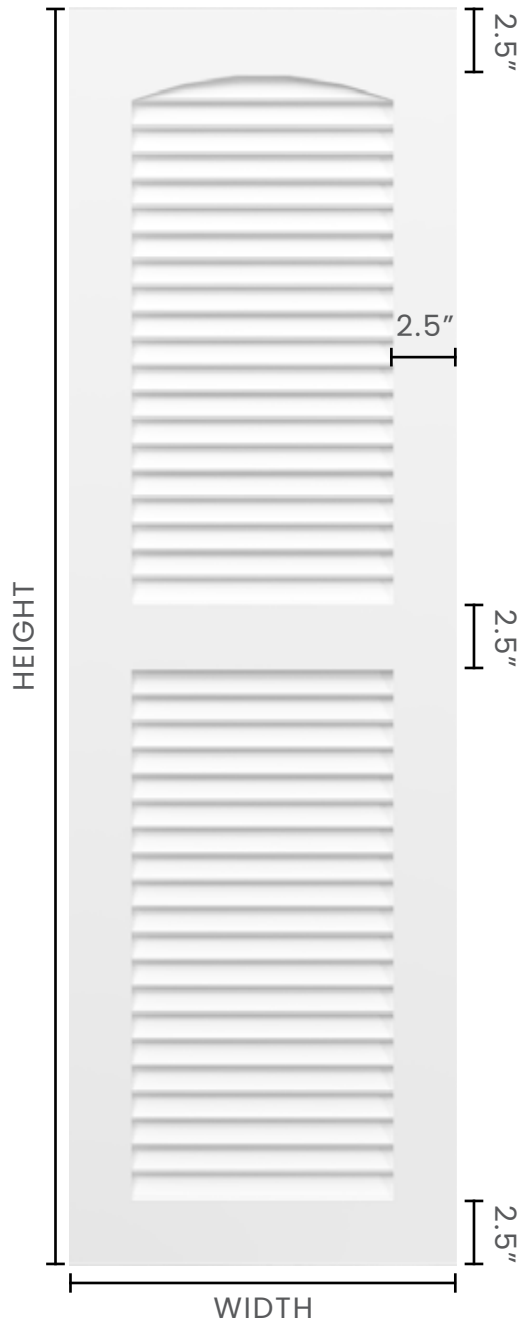

# ENDURACORE SHUTTERS LOUVER

FRONT VIEW

SIDE VIEW

AVAILABLE  
WIDTHS

9" - 36"

AVAILABLE  
HEIGHTS

18" - 108"