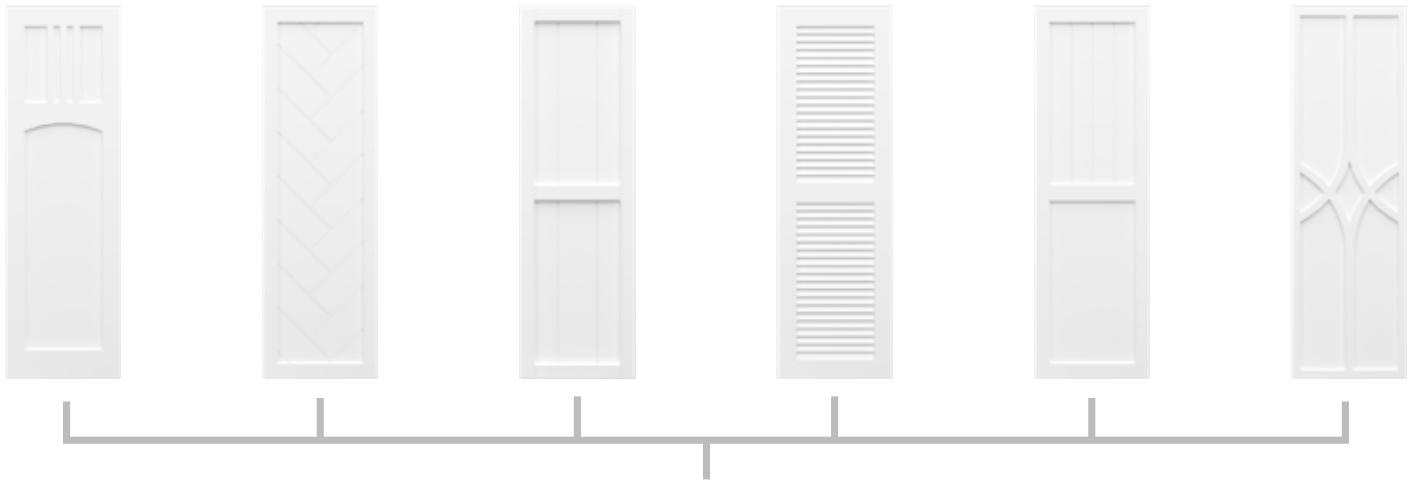

ENDURACORE SHUTTERS

28 STYLES
SAMPLE SIZE OF 6

SIZE

Widths: 12", 15", 18"

Heights: 24" - 96"

COLORS

GET THE FULL VIEW OF OUR EDGE-CRAFT PRODUCT